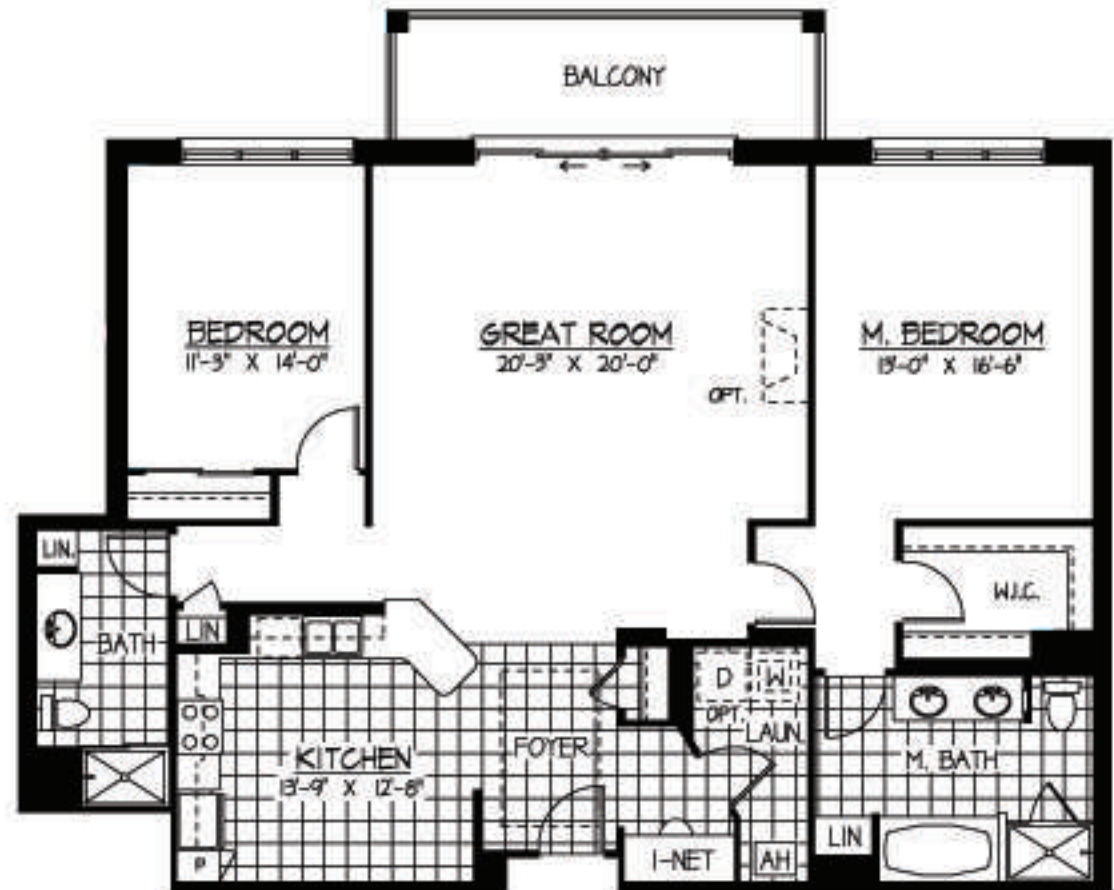

The Cherry

1,745 Sq. Ft.

2 Bedroom & 2 Bath

Units 201 • 301

SOLD OUT
Sales and Information 847.821.8080

Price and availability subject to change without notice

Please Note: These are promotional plans and not used for construction purposes. Construction documents may differ as a result of modifications, corrections and improvements. Mechanical, electrical and plumbing equipment locations will vary due to field conditions. All dimensions are approximate. Weiss Development reserves the right to modify plans during the construction process.