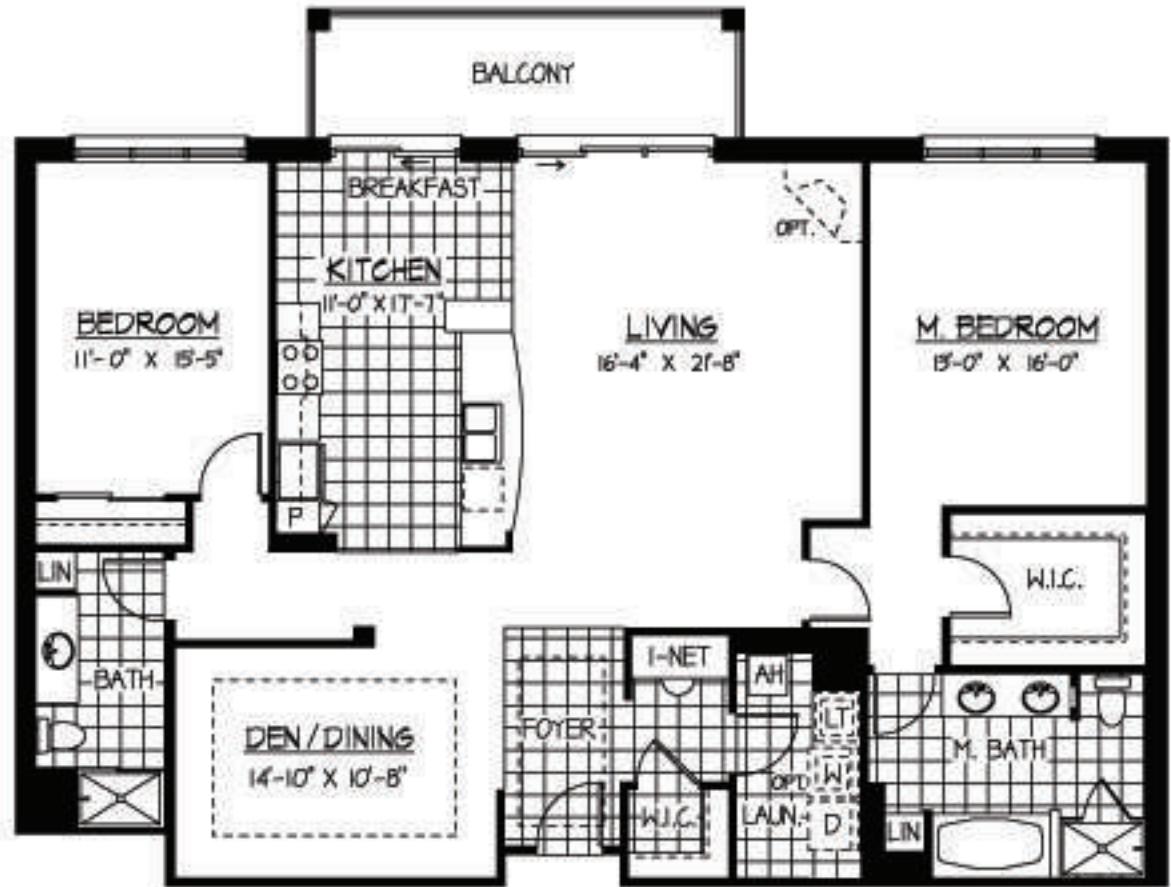

The Birch

1,938 Sq. Ft.

2 Bedroom, Den/Dining & 2 Bath

Units 202 • 302 • 402 • 502

SOLD OUT
Sales and Information 847.821.8080

Price and availability subject to change without notice

Please Note: These are promotional plans and not used for construction purposes. Construction documents may differ as a result of modifications, corrections and improvements. Mechanical, electrical and plumbing equipment locations will vary due to field conditions. All dimensions are approximate. Weiss Development reserves the right to modify plans during the construction process.