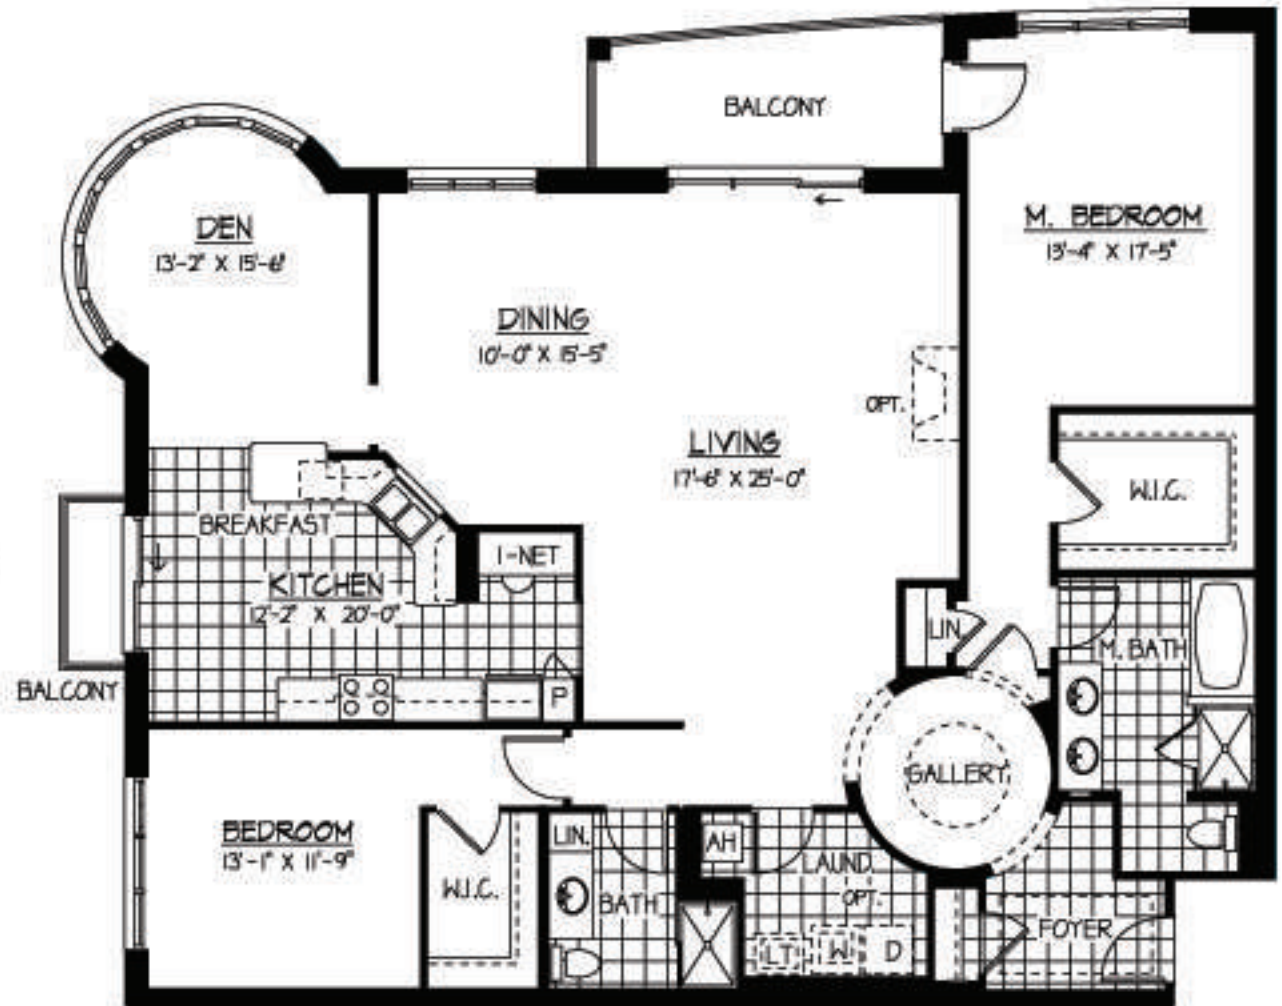

The Ash

2,325 Sq. Ft.

2 Bedroom, Den, Dining & 2 Bath

Units 203 • 303 • 403 • 503

or 204 • 304 • 404 • 504

Ash, from \$489,000
Sales and Information 847.821.8080

Price and availability subject to change without notice

Please Note: These are promotional plans and not used for construction purposes. Construction documents may differ as a result of modifications, corrections and improvements. Mechanical, electrical and plumbing equipment locations will vary due to field conditions. All dimensions are approximate. Weiss Development reserves the right to modify plans during the construction process.