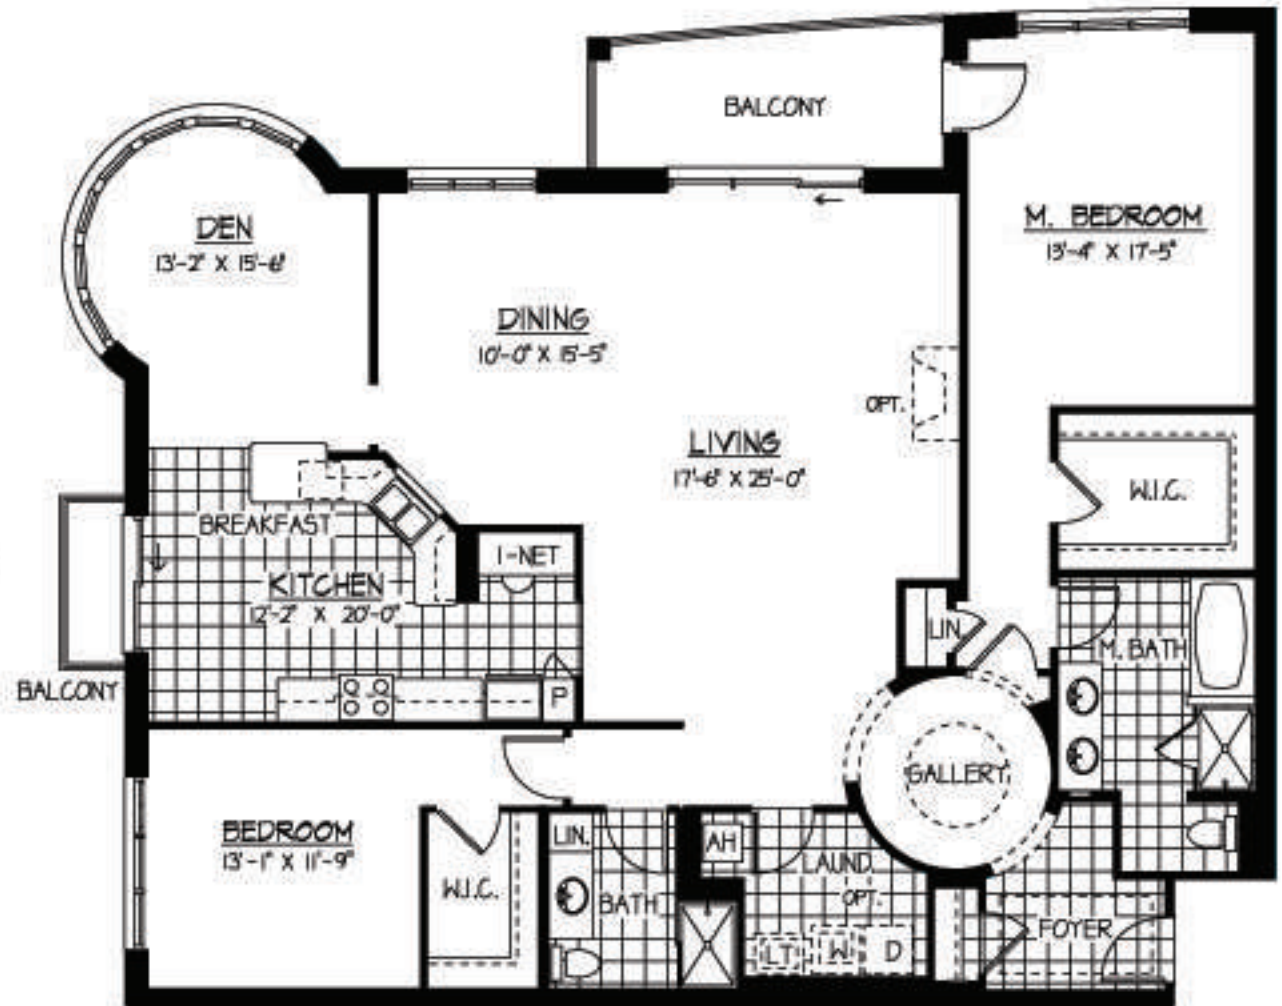

The Ash

2,325 Sq. Ft.

2 Bedroom, Den, Dining & 2 Bath

Units 203 • 303 • 403 • 503

or 204 • 304 • 404 • 504

Ash, from \$499,500
Sales and Information 847.821.8080

Price and availability subject to change without notice

Please Note: These are promotional plans and not used for construction purposes. Construction documents may differ as a result of modifications, corrections and improvements. Mechanical, electrical and plumbing equipment locations will vary due to field conditions. All dimensions are approximate. Weiss Development reserves the right to modify plans during the construction process.