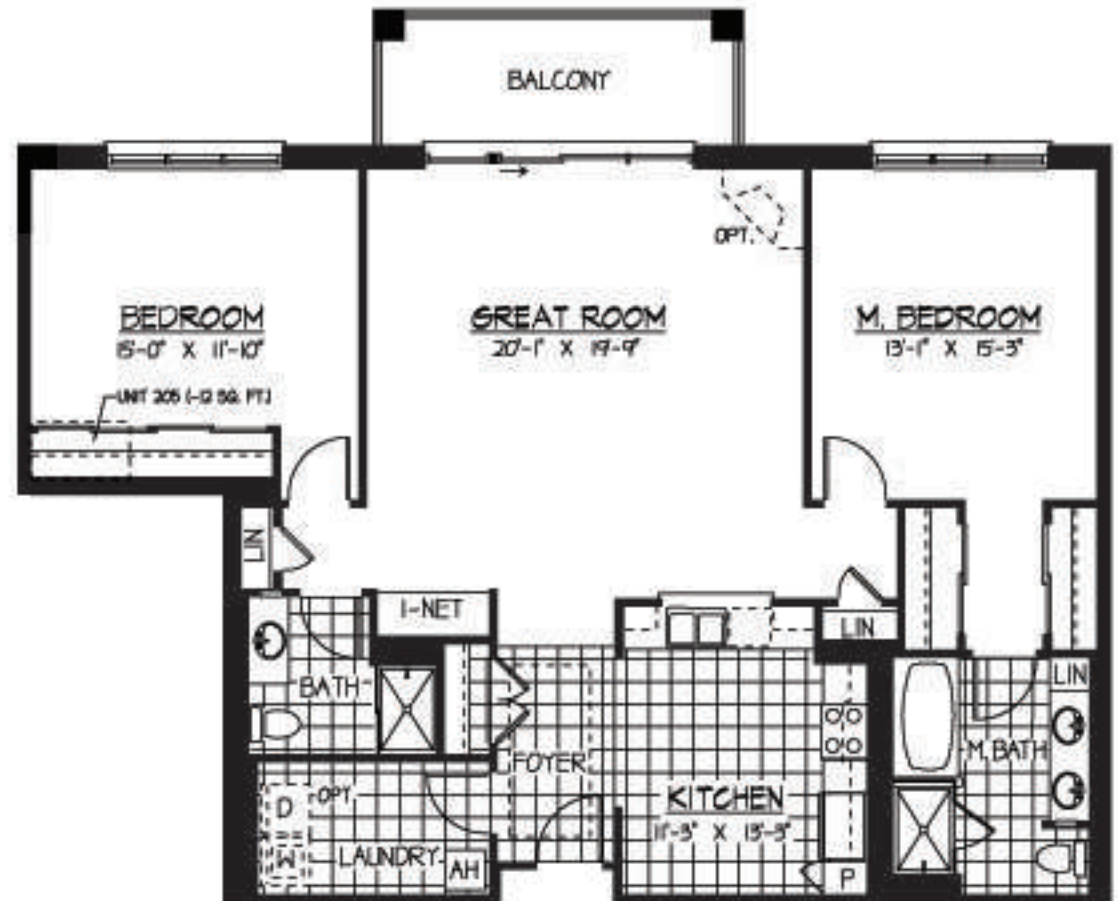

The Maple

1,643 Sq. Ft.

2 Bedroom & 2 Bath

Units 205 • 305 • 405 • 505

Sold Out
Sales and Information 847.821.8080

Price and availability subject to change without notice

Please Note: These are promotional plans and not used for construction purposes. Construction documents may differ as a result of modifications, corrections and improvements. Mechanical, electrical and plumbing equipment locations will vary due to field conditions. All dimensions are approximate. Weiss Development reserves the right to modify plans during the construction process.