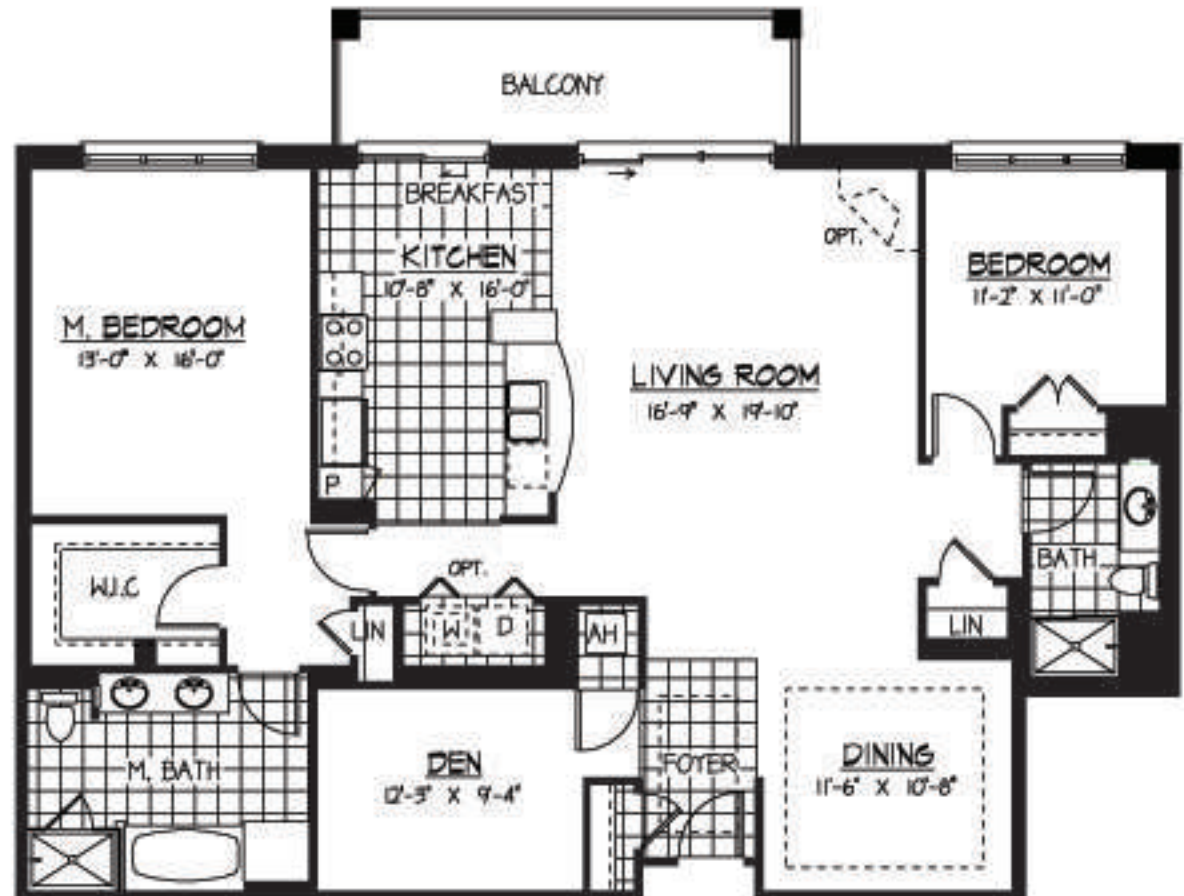

The Walnut

1,901 Sq. Ft.

2 Bedroom, Dining, Den & 2 Bath

Units 206 • 306 • 406 • 506

Priced from \$422,500
Sales and Information 847.821.8080

Price and availability subject to change without notice.

Please Note: These are promotional plans and not used for construction purposes. Construction documents may differ as a result of modifications, corrections and improvements. Mechanical, electrical and plumbing equipment locations will vary due to field conditions. All dimensions are approximate. Weiss Development reserves the right to modify plans during the construction process.