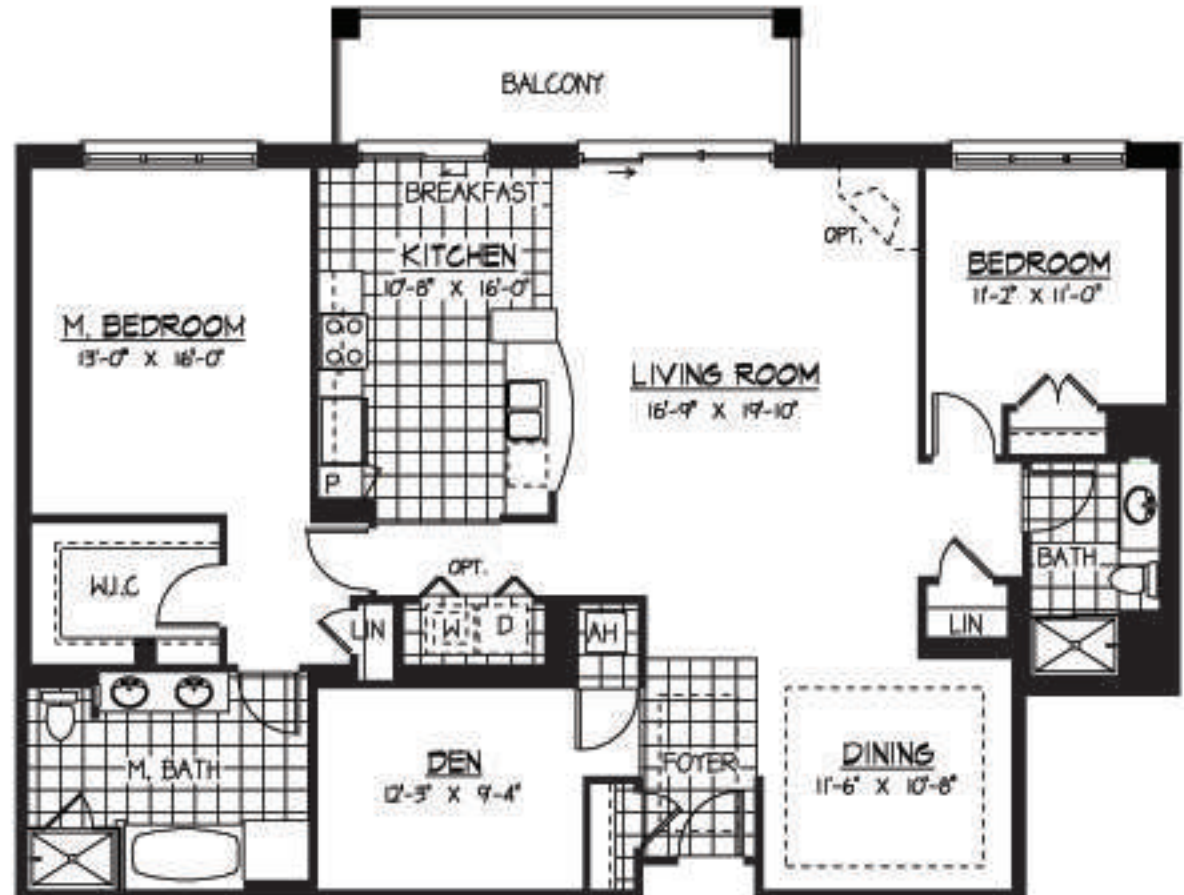

The Walnut

1,901 Sq. Ft.

2 Bedroom, Dining, Den & 2 Bath

Units 206 • 306 • 406 • 506

Priced from \$417,000
Sales and Information 847.821.8080

Price and availability subject to change without notice

Please Note: These are promotional plans and not used for construction purposes. Construction documents may differ as a result of modifications, corrections and improvements. Mechanical, electrical and plumbing equipment locations will vary due to field conditions. All dimensions are approximate. Weiss Development reserves the right to modify plans during the construction process.