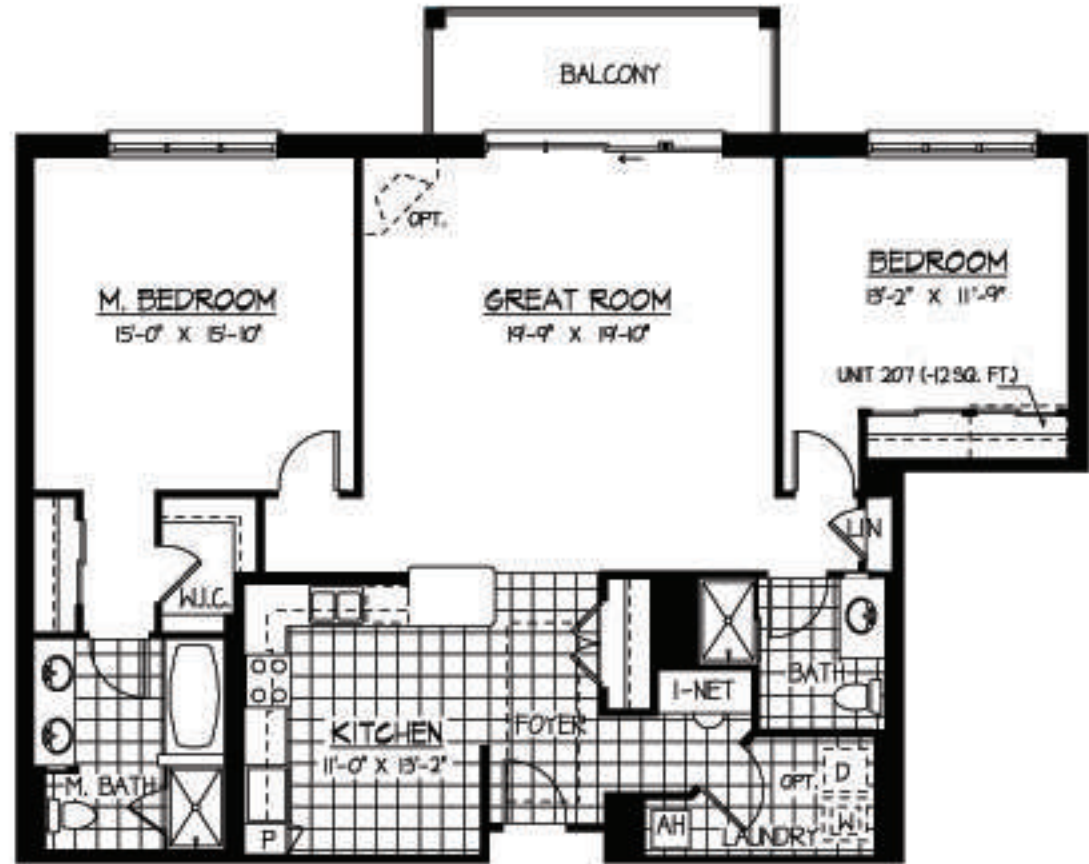

The Spruce

1,653 Sq. Ft.

2 Bedroom & 2 Bath

Units 207 • 307 • 407 • 507

Last One \$363,300
Sales and Information 847.821.8080

Price and availability subject to change without notice.

Please Note: These are promotional plans and not used for construction purposes. Construction documents may differ as a result of modifications, corrections and improvements. Mechanical, electrical and plumbing equipment locations will vary due to field conditions. All dimensions are approximate. Weiss Development reserves the right to modify plans during the construction process.