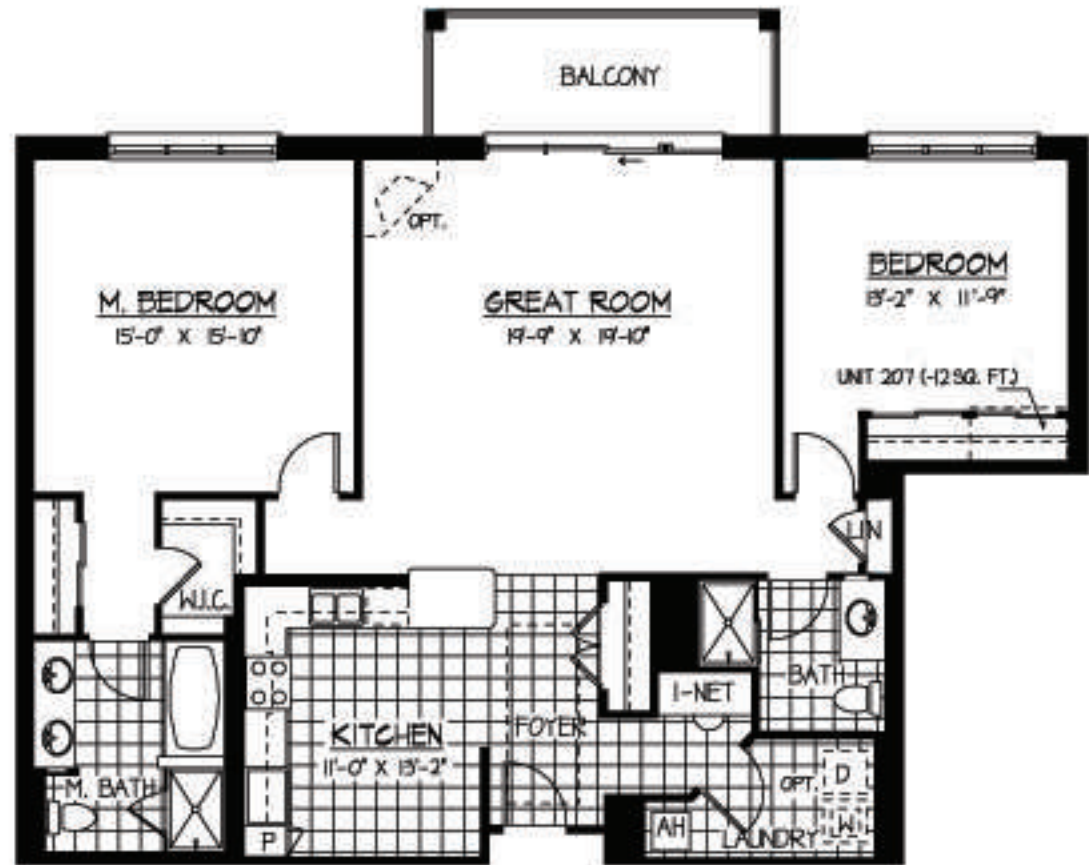

The Spruce

1,653 Sq. Ft.

2 Bedroom & 2 Bath

Units 207 • 307 • 407 • 507

Last One \$329,000
Sales and Information 847.821.8080

Price and availability subject to change without notice

Please Note: These are promotional plans and not used for construction purposes. Construction documents may differ as a result of modifications, corrections and improvements. Mechanical, electrical and plumbing equipment locations will vary due to field conditions. All dimensions are approximate. Weiss Development reserves the right to modify plans during the construction process.