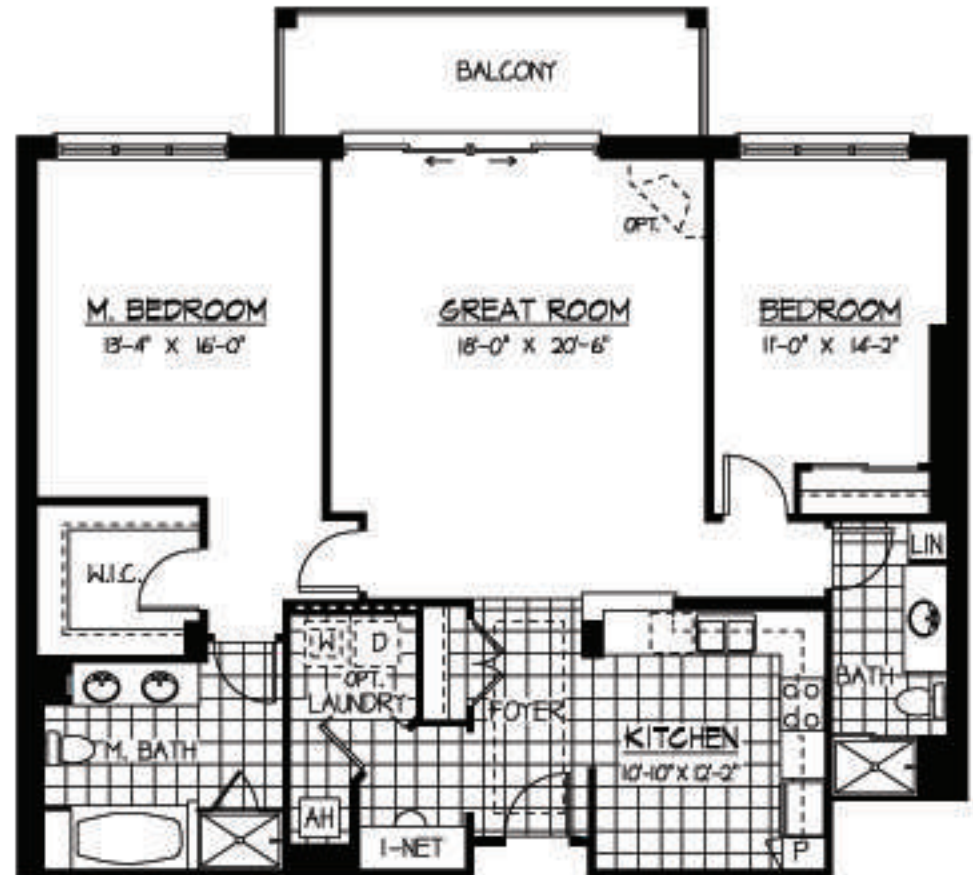

The Linden

1,586 Sq. Ft.

2 Bedroom & 2 Bath

Units 210 • 310 • 410 • 510

Sold Out
Sales and Information 847.821.8080

Price and availability subject to change without notice.

Please Note: These are promotional plans and not used for construction purposes. Construction documents may differ as a result of modifications, corrections and improvements. Mechanical, electrical and plumbing equipment locations will vary due to field conditions. All dimensions are approximate. Weiss Development reserves the right to modify plans during the construction process.